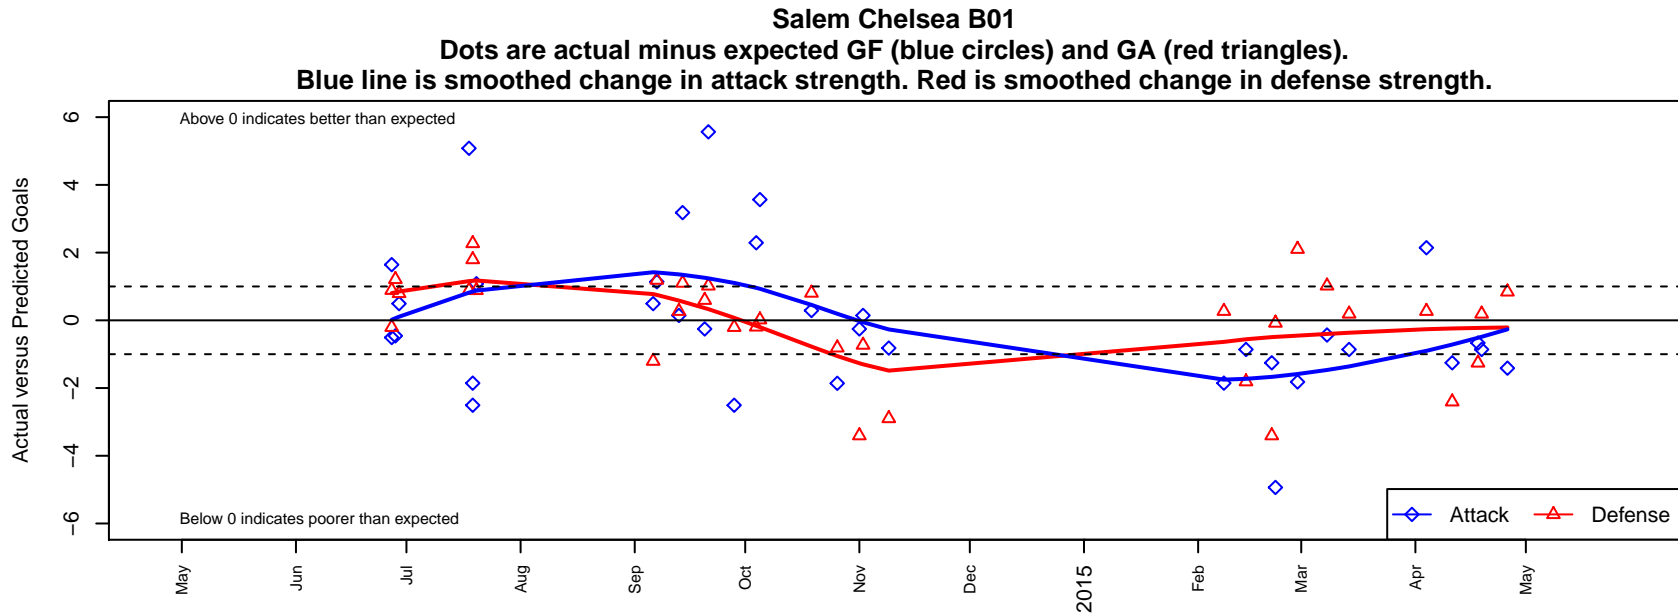

Salem Chelsea B01

4H Soccer Club
 Salem, OR
 B01 total strength=1184
 attack=5.49 defense=2.61
 fall league = PTT B01 Premier
 spr league = Spr OYS B01 Premier
 notes= played under different clubs: RPSC, 4H;

alt names used:
 4H Chelsea
 4H Chelsea B01
 4-H Chelsea B01
 4-H Chelsea B01
 4-H Chelsea B01

Venues played:
 2013 OYS State Cup B01
 2014 Capital Cup BU13 Gold
 2014 Beaverton Cup BU13 Gold
 2014 PTT B01 Premier
 2014 Spr OYS B01 Premier
 2014 OYS State Cup B01

**attack and defense variance (black dot)
relative to other teams
and top 10 in region**

**attack and defense rating
relative to others at age
and all opponents in last 13 months**

Performance relative to 13 month average